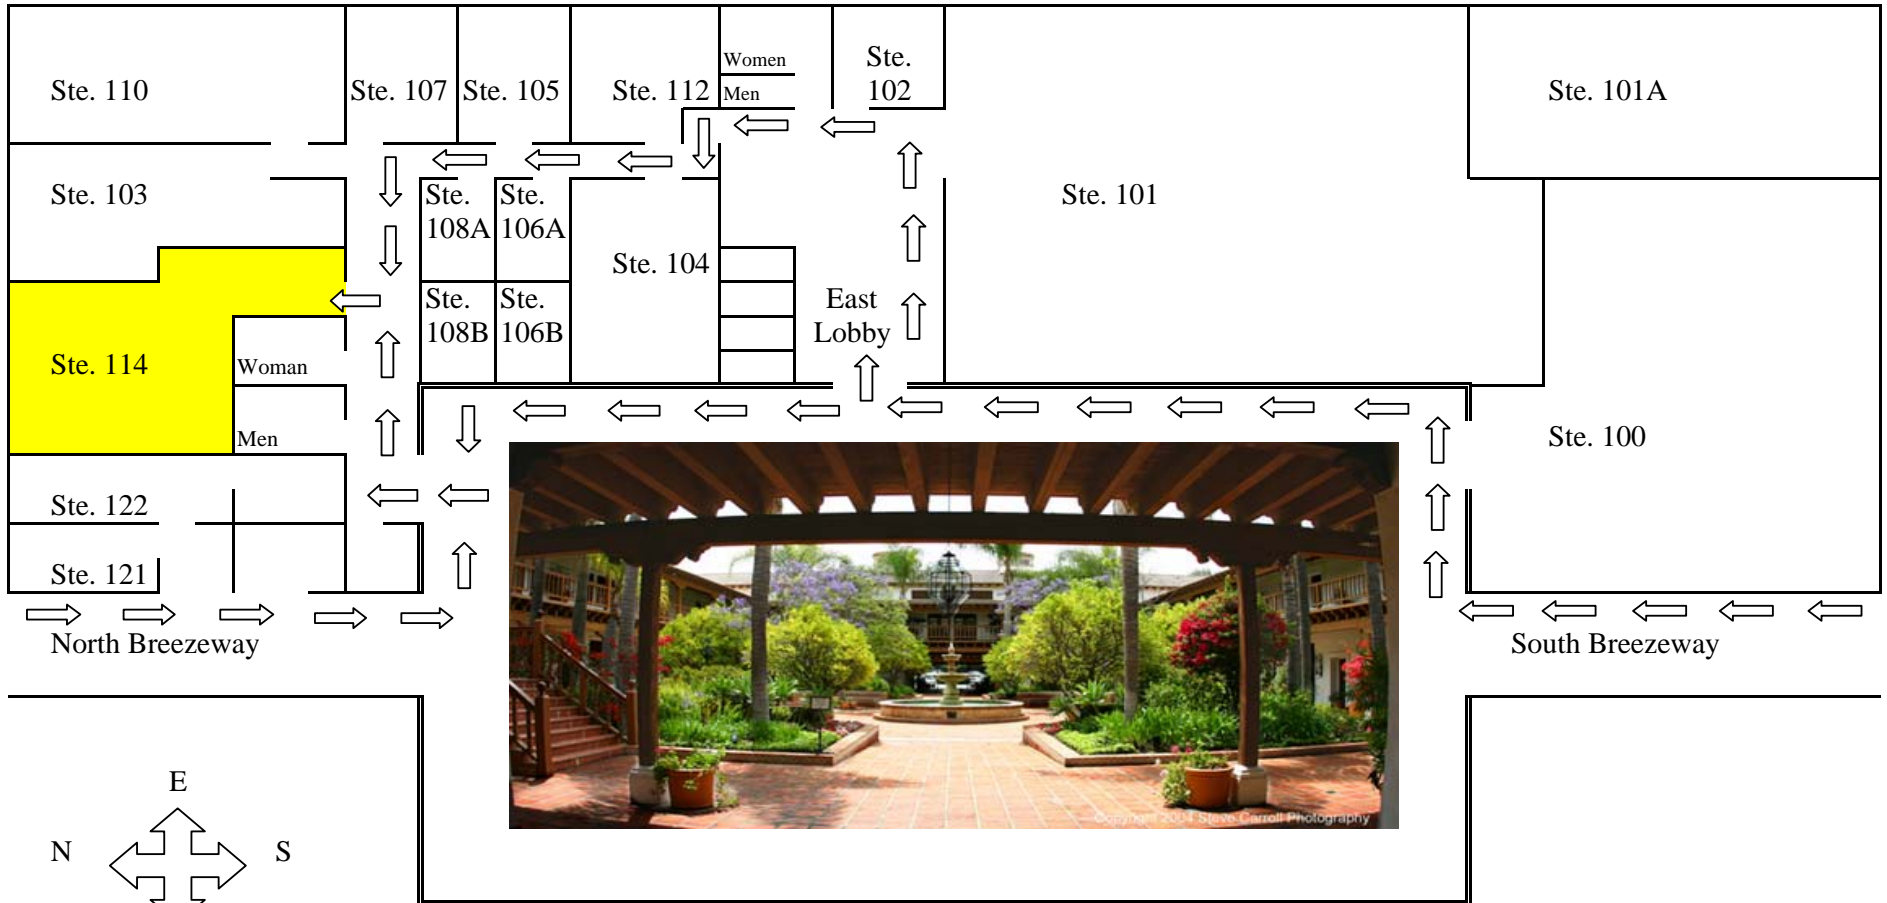

Rancho Bernardo Courtyard

1st Floor - East Side

16935 W. Bernardo Dr., Suite 114
San Diego, CA 92127

Directions to Rancho Bernardo Courtyard

Off the I-15 Freeway, exit Rancho Bernardo Road and head West
(On I-15N, it's a left turn & on I-15S, it's a right turn)

First left onto West Bernardo Drive

First left into Rancho Bernardo Courtyard

Park on either side of building

Walk to center of Courtyard and follow map